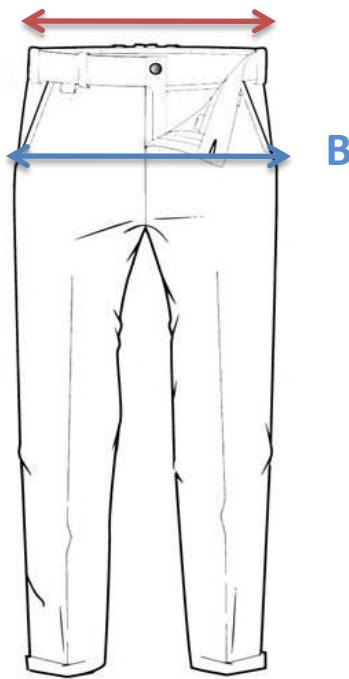

SIZE GUIDE FOR SLIM JEANS PANTS

The size guide below is a guide to help you figure out your size. There are variations depending on the manufacturing company. If you have any questions about the size guide please do not hesitate to contact us to help you find the right size.

ΜΕΓΕΘΟΣ		32	33	34	36	38	40	42
A. Waist	inch	32	34	36	38	40	42	44
B. Hips	cm	54	55	56	58	60	62	64